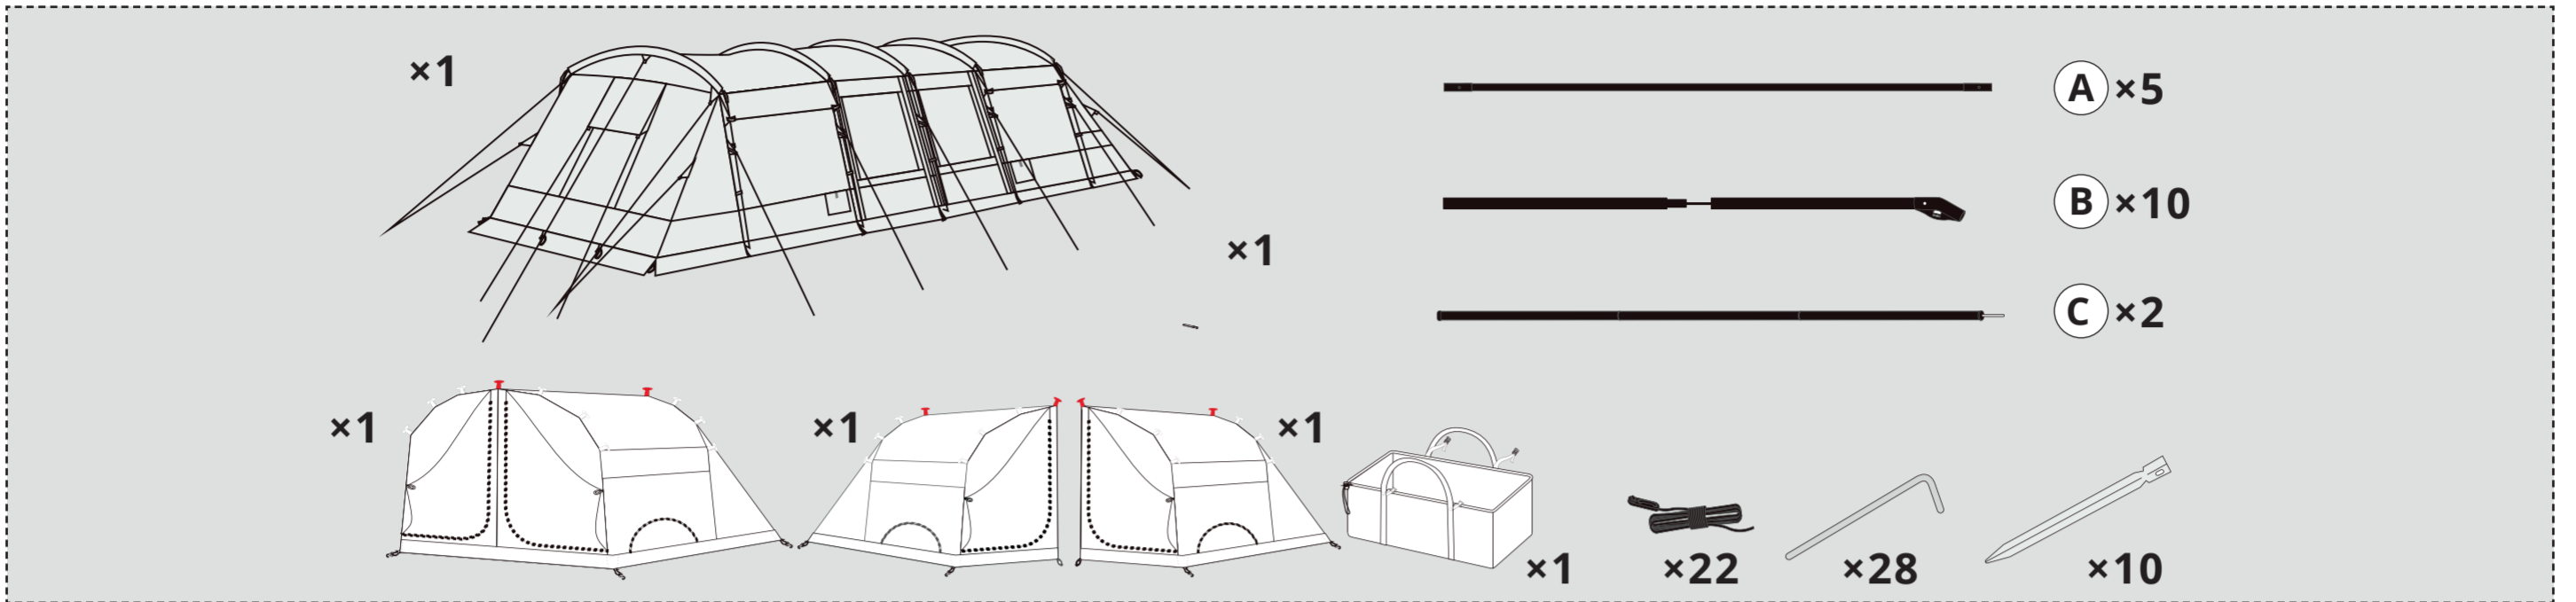

# MONTANA 10 SLEEPER PROTECT